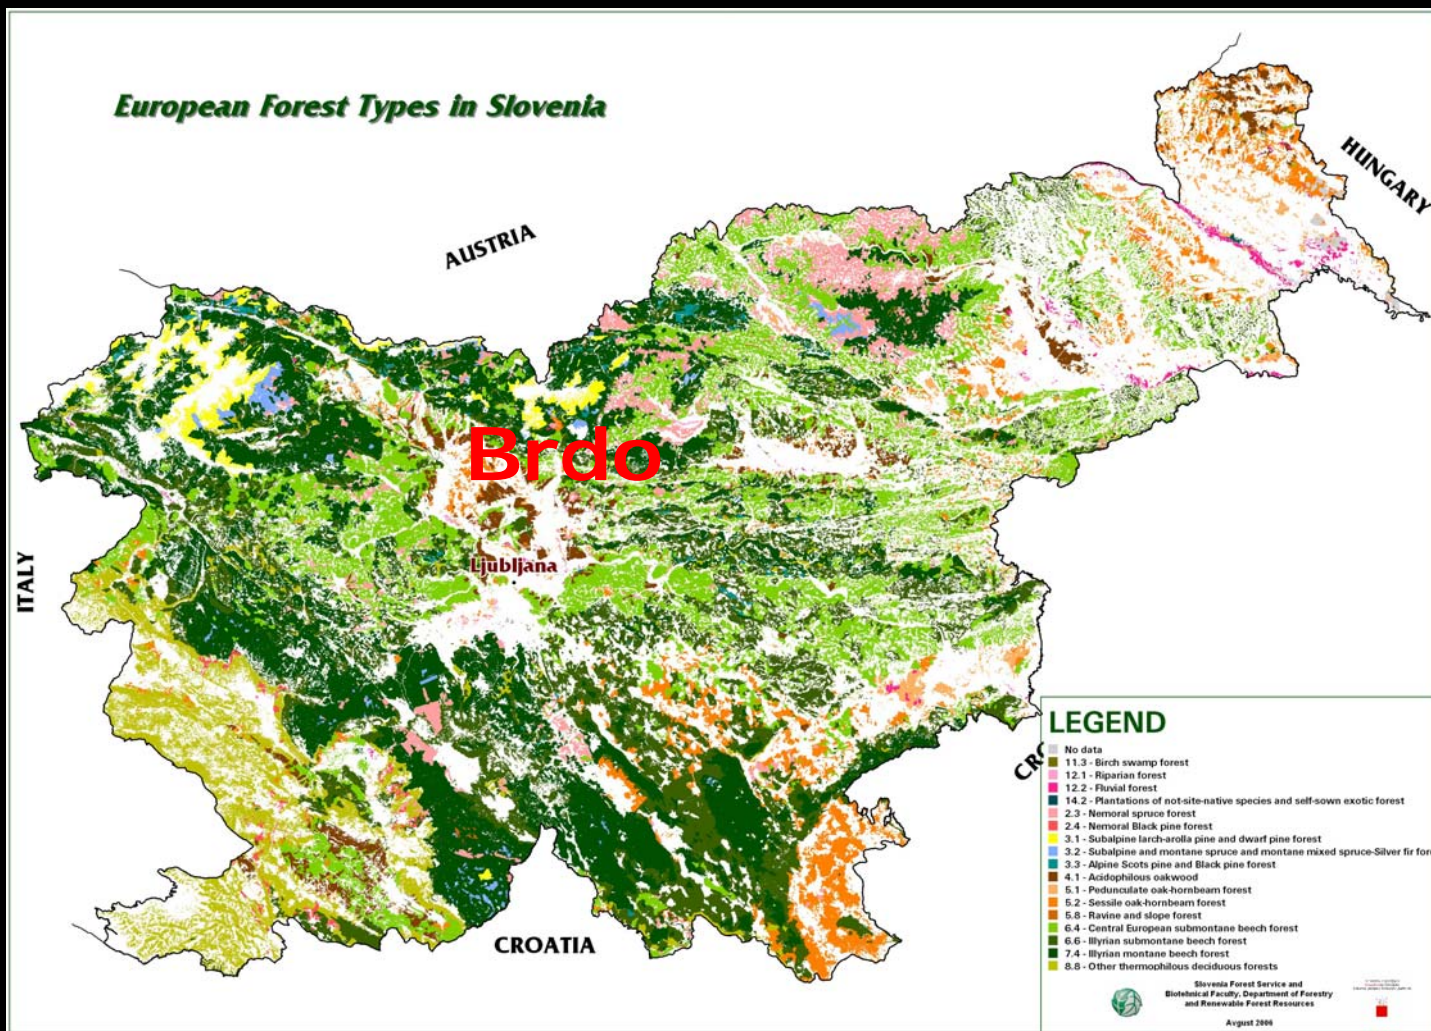

# Beech forest – ~500yr mosaic

## European Forest Types in Slovenia

# Capital accounting for forests

**Extensive forests of the Dinaric Alps, Slovenia Photo: E Habic**