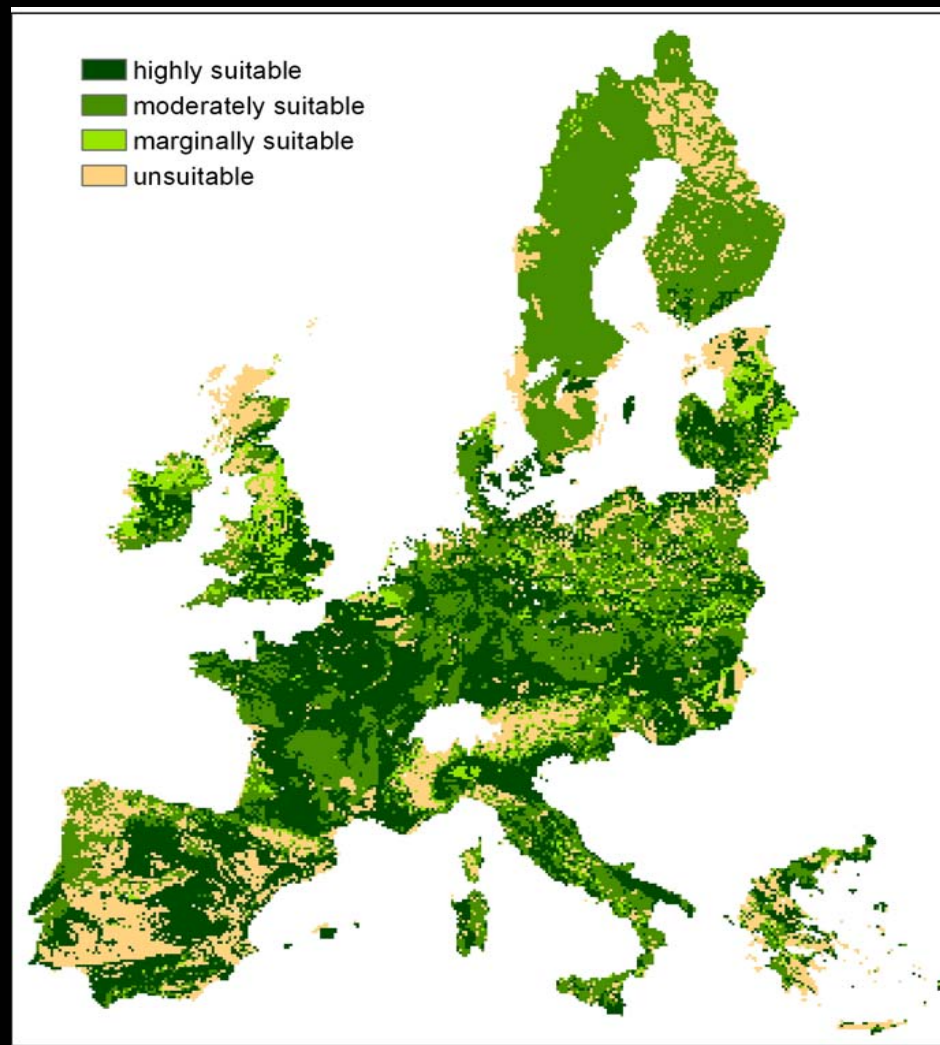

Forest biomass potential for residue extraction

Source EEA 2007